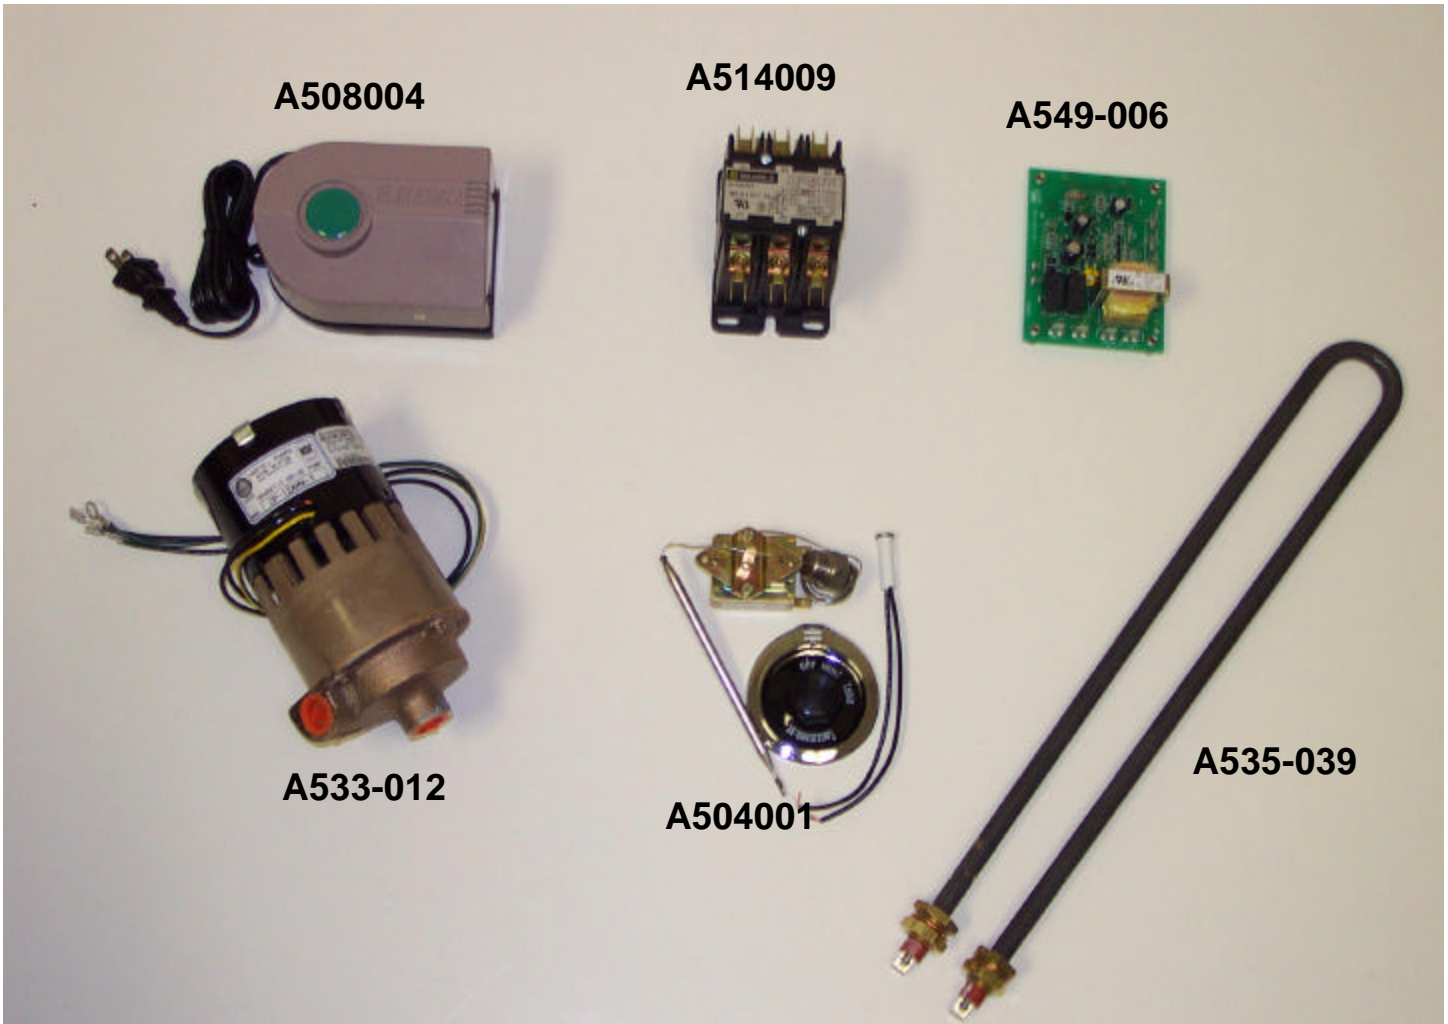

Urns

| Part # | Description | Models Used On |
|----------|-----------------------------------|-------------------------|
| A504001 | Thermostat | 7000 & 8000 Series Urns |
| A508004 | Dual air pump | 7000 & 8000 Series Urns |
| A514009 | 3-Pole 40 Amp contact for htr | 7000 Series Urns |
| A533-012 | Hartell sprayover pump centrifuge | 7000 & 8000 Series Urns |
| A535-039 | Htr, 3500W 240V side mt incoloy | 7000 Series Urns |
| A549-006 | Dual liquid level ctrl compact | 7000 & 8000 Series Urns |